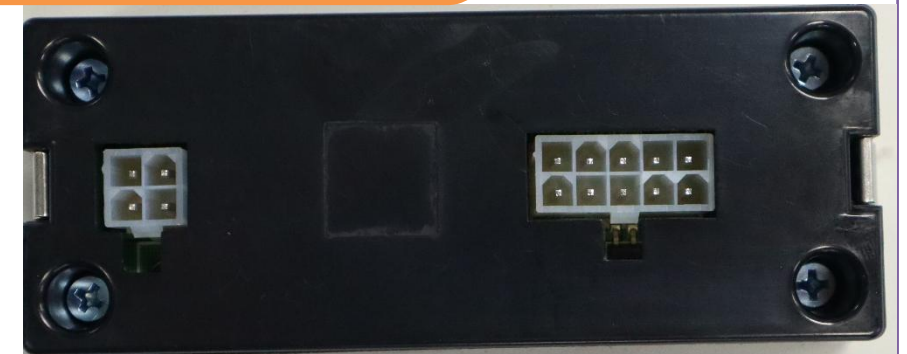

Comparison report on Genuine vs Counterfeit “SC600 Control Panel”

Packing:

Genuine part: Spheros

Label with Part Number and Bar code

11122828C

Packed in a box

Counterfeit

Packed loosely in plastic wrap, without label and identification details.

Genuine part: Spheros

E1 certificate no: 10R-04 6821
Part meets electrical norms

Part Hardware and Software sr. No with Bar codes

Counterfeit

- 1. NON CERTIFIED PART**
- 2. NO LABEL AVAILABLE**
- 3. Huge RISK on bus electric**

Genuine part: Spheros

1. Original PLUG AND PLAY component
2. NO Attachment needed.

Counterfeit

1. Counterfeit part mounted on a separate plate – Direct installation on Vehicle not possible.
2. NEED Wiring attachment to operate with system.

Genuine part: Spheros

1. Original PLUG AND PLAY component
2. NO Attachment needed.

Counterfeit

1. Separate sensor is added to operate and communicate with Original System.
2. Wiring malfunction needed to operate exiting system