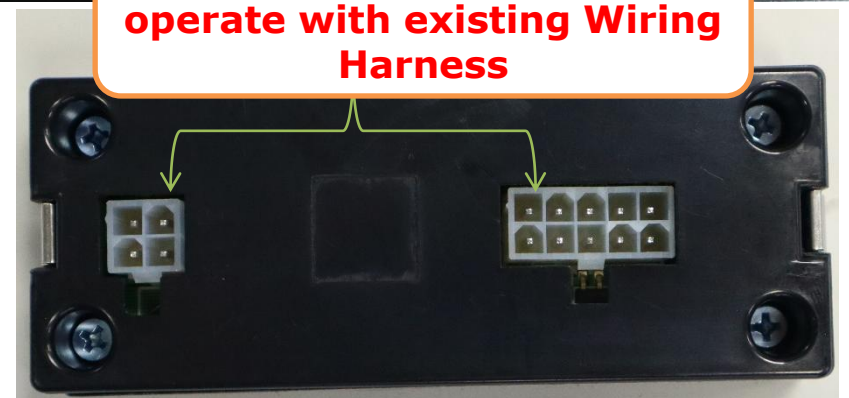

Comparison report on Genuine vs Counterfeit “SC600 Control Panel”

Packing:

Genuine part: Spheros

Label with Part Number and Bar code

11122828C

Packed in a box

Counterfeit

Packed loosely in plastic wrap, without label and identification details.

Part Identification:

Genuine part: Spheros

Front side

Back side

Counterfeit

Extra Attachment need to operate with existing Wiring Harness

Genuine part: Spheros

Info with

Genuine part: Spheros

1. Original PLUG AND PLAY component
2. NO Attachment needed.

Counterfeit

1. Counterfeit part mounted on a separate plate – Direct installation on Vehicle not possible.
2. NEED Wiring attachment to operate with system.

Genuine part: Spheros

1. Original PLUG AND PLAY component
2. NO Attachment needed.

Counterfeit

1. Separate sensor is added to operate and communicate with Original System.
2. Wiring malfunction needed to operate exiting system