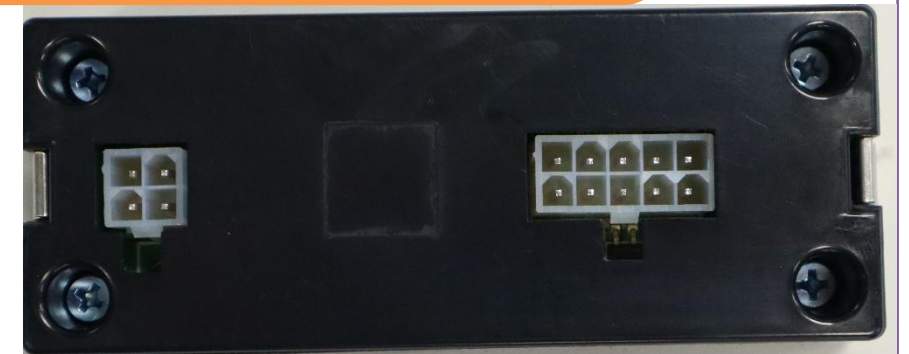

1. Part identification **LABEL NOT AVAILABLE**
2. Sr.no or details about part are **NOT provided**