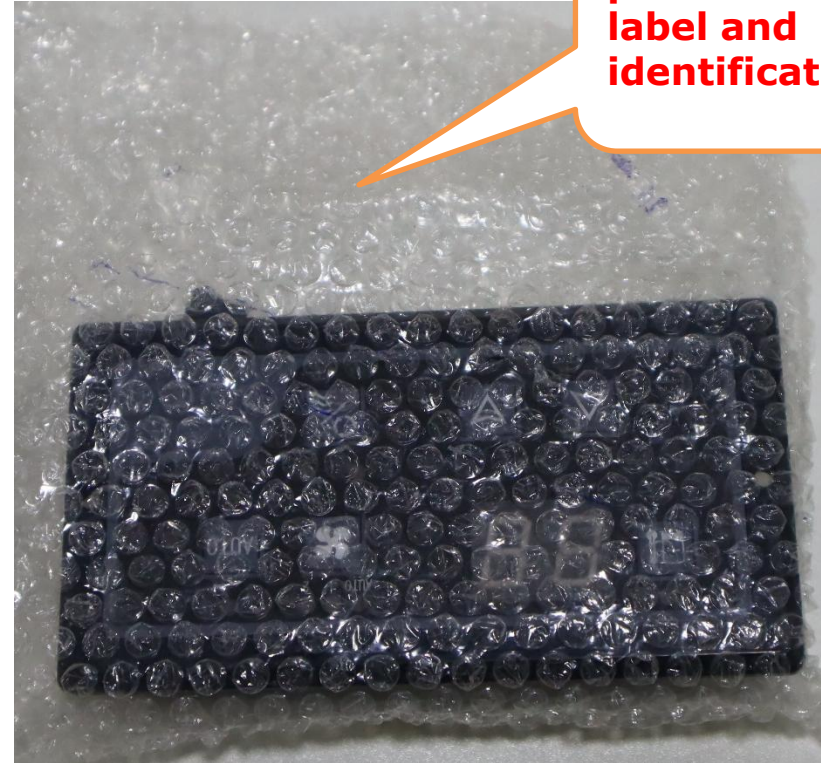

Comparison report on Genuine vs Counterfeit “SC600 Control Panel”

Packing:

Genuine part: Spheros

Label with Part Number and Bar code

11122828C

Packed in a box

Counterfeit

Packed loosely in plastic wrap, without label and identification details.

Part Identification:

Genuine part: Spheros

Front side

Back side

Counterfeit

Extra Attachment need to operate with existing Wiring Harness

Genuine part: Spheros

Info with

1. Part Number,
2. Sr. No,
3. production date &
4. QR code for easy identification

Counterfeit

1. Part identification **LABEL NOT AVAILABLE**
2. Sr.no or details about part are **NOT provided**

Part Identification:

Genuine part: Spheros

1. Original PLUG AND PLAY component
2. NO Attachment needed.

Counterfeit

1. Counterfeit part mounted on a separate plate – Direct installation on Vehicle not possible.
2. NEED Wiring attachment to operate with system.