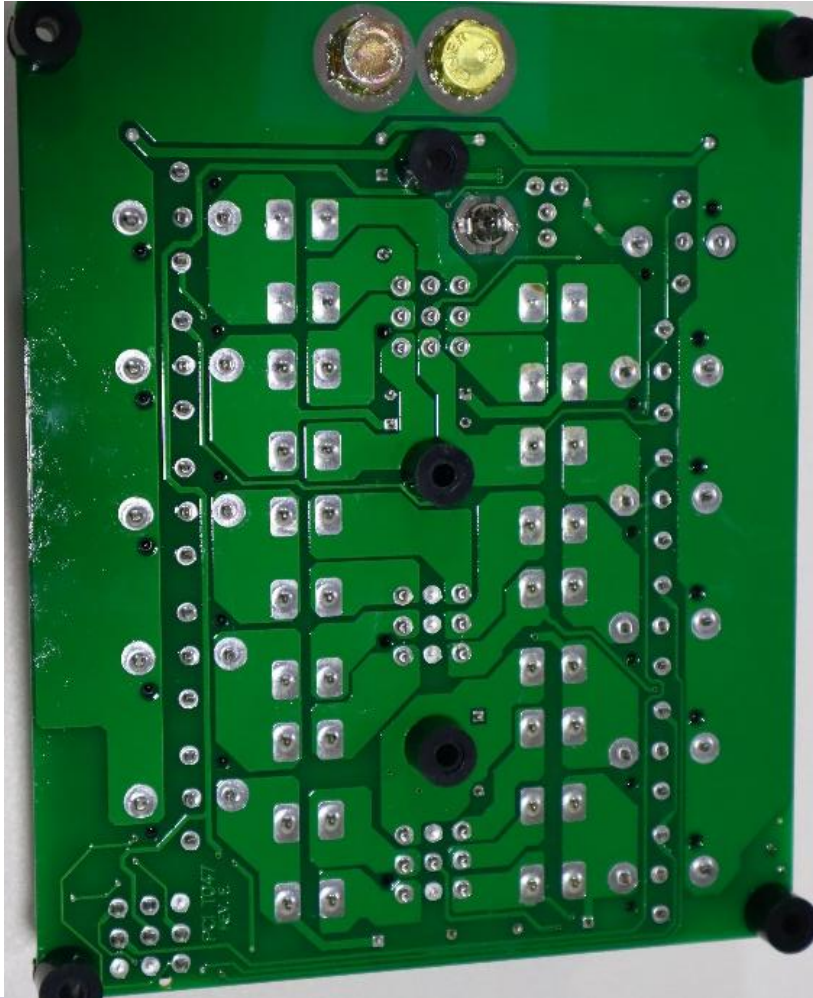

Comparison report on Genuine vs Counterfeit “Relay Board GL-T047”

Genuine part: Spheros

Counterfeit

Actual Part:

Genuine part: Spheros

Counterfeit

Part Identification:

Genuine part: Spheros

Part LABEL & BAR CODE

QR CODE for Product info

Torque values

Counterfeit

Part identification LABEL NOT AVAILABLE

Sr.no or details about part are NOT provided

Genuine part: Spheros

Relays are numbered for easy reference in line with Wiring Harness "Drawing"

Counterfeit

Identification & Orientation missing

Genuine part: Spheros

Each part is "LABELLED" for ready reference.

Counterfeit

Parts are "NOT LABELLED", Identification is DIFFICULT

Genuine part: Spheros

Components embedded by "AUTOMATIC Machining Process" for Ultimate "Safety".

Counterfeit

Components are not embedded properly, "possibility of HIGH safety failure".

Part Identification:

Genuine part: Spheros

**HIGH grade,
Made In Japan
– Panasonic
Relay used.**

**HIGH grade fuse
used –
LITTLEFUSE
brand**