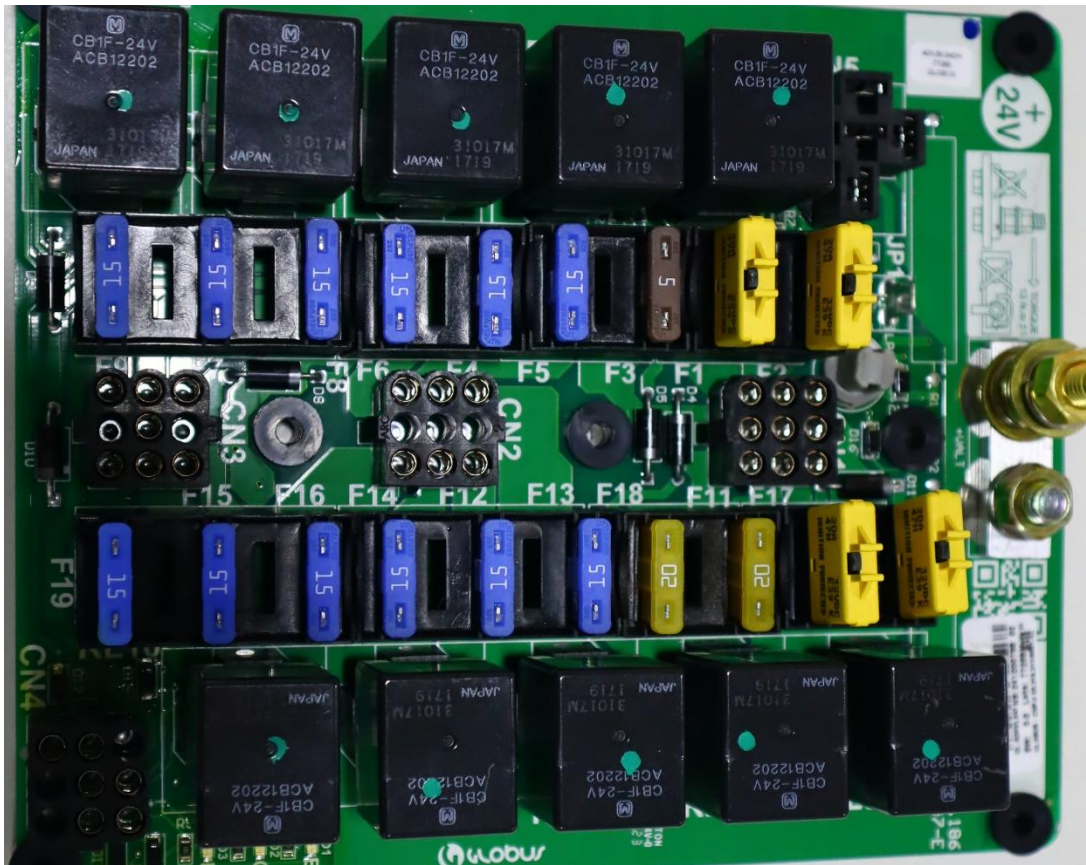

Comparison report on Genuine vs Counterfeit “Relay Board GL-T047”

Genuine part: Spheros

Counterfeit

Actual Part:

Genuine part: Spheros

Counterfeit

Part Identification:

Genuine part: Spheros

Part LABEL & BAR CODE

QR CODE for Product info

Torque values

Counterfeit

Part identification LABEL NOT AVAILABLE

Sr.no or details about part are NOT provided

Genuine part: Spheros

Relays are numbered for easy reference in line with Wiring Harness "Drawing"

Counterfeit

Identification & Orientation missing

Genuine part: Spheros

Each part is "LABELLED" for ready reference.

Counterfeit

Parts are "NOT LABELLED", Identification is DIFFICULT

Genuine part: Spheros

Components embedded by "AUTOMATIC Machining Process" for Ultimate "Safety".

Counterfeit

Components are not embedded properly, "possibility of HIGH safety failure".

Part Identification:

Genuine part: Spheros

**HIGH grade,
Made In Japan
– Panasonic
Relay used.**

**HIGH grade fuse
used –
LITTLEFUSE
brand**