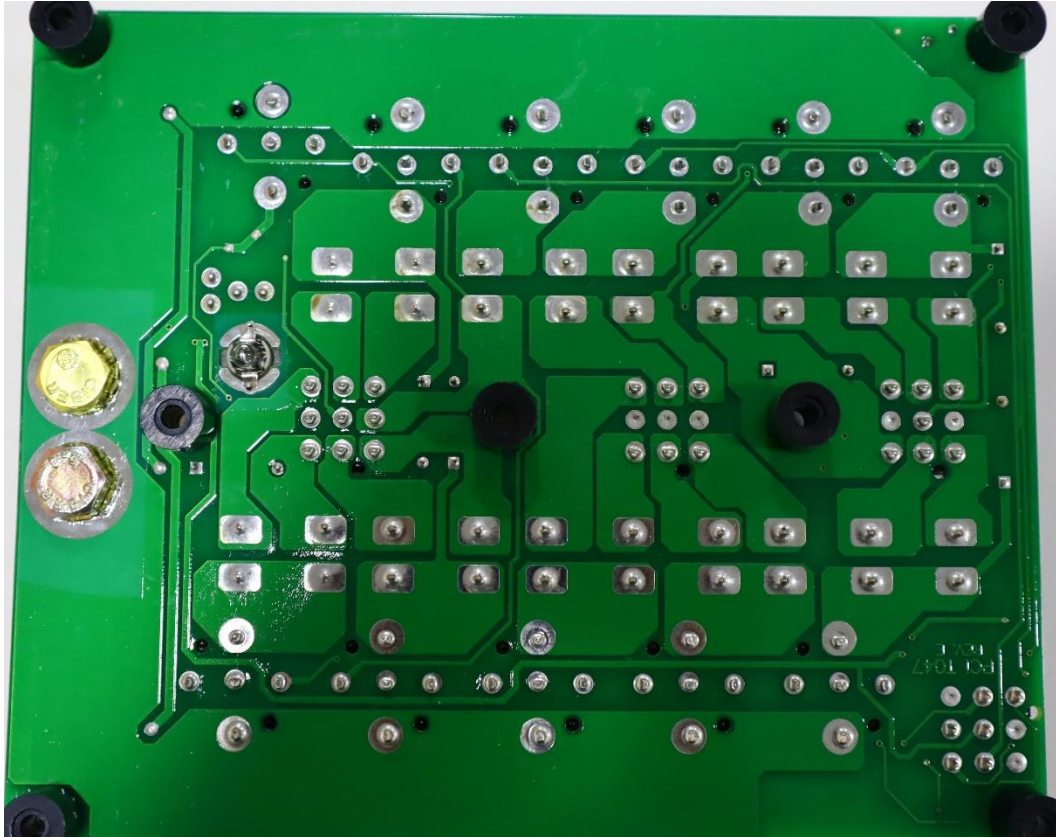

Comparison report on Genuine vs Counterfeit “Relay Board GL-T047”

Genuine part: Spheros

Counterfeit

Actual Part:

Genuine part: Spheros

Counterfeit

Part Identification:

Genuine part: Spheros

Counterfeit

Identification & Orientation missing

Genuine part: Spheros

Each part is "LABELLED" for ready reference.

Counterfeit

Parts are "NOT LABELLED", Identification is DIFFICULT

Genuine part: Spheros

Components embedded by "AUTOMATIC Machining Process" for Ultimate "Safety".

Counterfeit

Components are not embedded properly, "possibility of HIGH safety failure".

Part Identification:

Genuine part: Spheros

**HIGH grade,
Made In Japan
– Panasonic
Relay used.**

**HIGH grade fuse
used –
LITTLEFUSE
brand**

**Certified
fuse used to
protect the
system.**

Counterfeit

**Common relay
provided in the
board.**

**Normal fuse
used, these
tend to blow
out regularly.**

Installation:

Genuine part: Spheros

1. Mountings are provided for easy & safe installation.