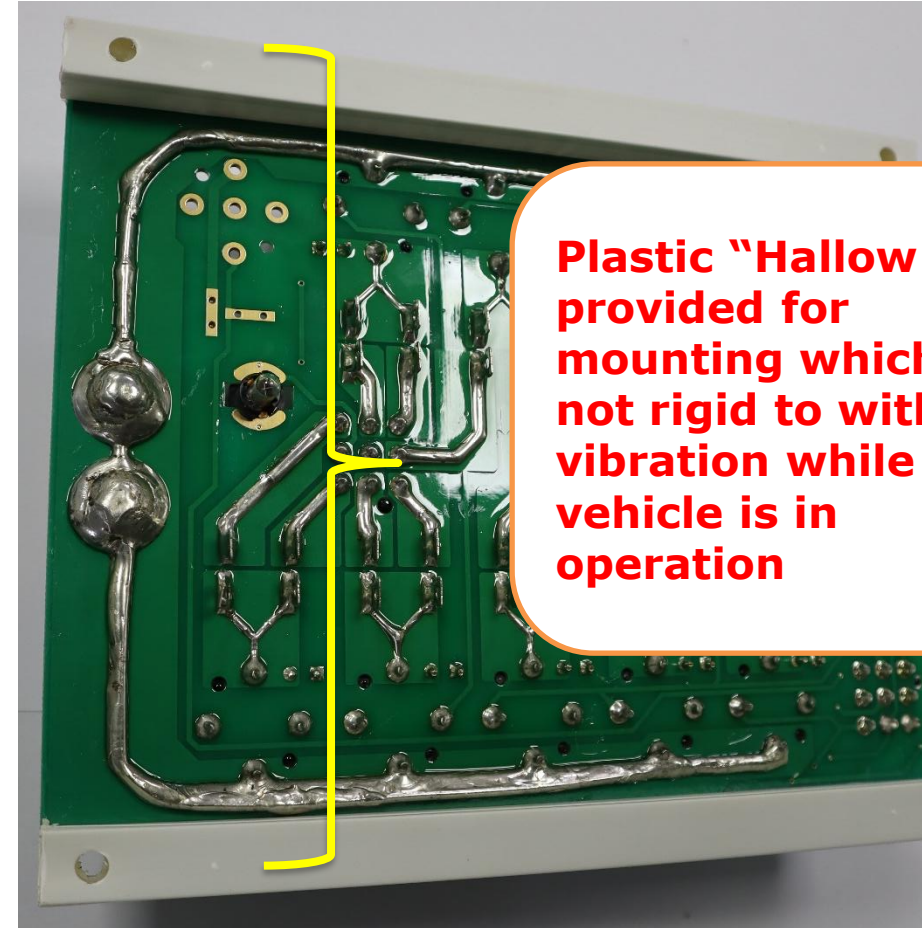

Counterfeit

Components are not embedded properly, "possibility of HIGH safety failure".

Part Identification:

Genuine part: Spheros

**HIGH grade,
Made In Japan
– Panasonic
Relay used.**

**HIGH grade fuse
used –
LITTLEFUSE
brand**

**Certified
fuse used to
protect the
system.**

Counterfeit

**Common relay
provided in the
board.**

**Normal fuse
used, these
tend to blow
out regularly.**

Installation:

Genuine part: Spheros

1. Mountings are provided for easy & safe installation.

Counterfeit

Plastic "Hallow strip provided for mounting which is not rigid to withstand vibration while vehicle is in operation

Possible Failure:

Genuine part: Spheros	Counterfeit
<p>1. READY TO GO PART: PLUG and PLAY.</p>	<ol style="list-style-type: none">1. Relay board over heating and short circuit2. Possible FIRE Incident.3. Failure of other electric & electronics components.