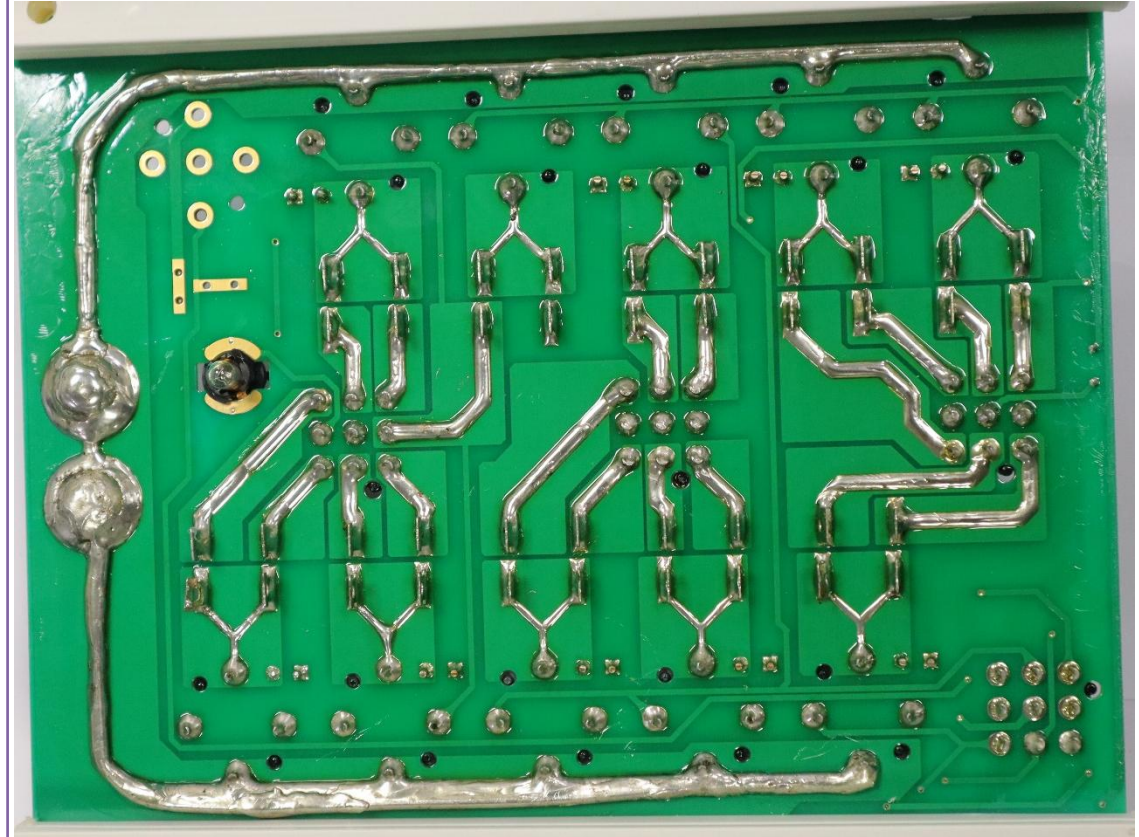

Comparison report on Genuine vs Counterfeit “Relay Board GL-T047”

Genuine part: Spheros

Counterfeit

Actual Part:

Genuine part: Spheros

Counterfeit

Part Identification:

Genuine part: Spheros

Counterfeit

Identification & Orientation missing

Genuine part: Spheros

Each part is "LABELLED" for ready reference.

Counterfeit

Parts are "NOT LABELLED", Identification is DIFFICULT

Genuine part: Spheros

Components embedded by "AUTOMATIC Machining Process" for Ultimate "Safety".

Counterfeit

Components are not embedded properly, "possibility of HIGH safety failure".

Part Identification:

Genuine part: Spheros

**HIGH grade,
Made In Japan
– Panasonic
Relay used.**

**HIGH grade fuse
used –
LITTLEFUSE
brand**

**Certified
fuse used to
protect the
system.**

Counterfeit

**Common relay
provided in the
board.**

**Normal fuse
used, these
tend to blow
out regularly.**

Installation:

Genuine part: Spheros

1. Mountings are provided for easy & safe installation.