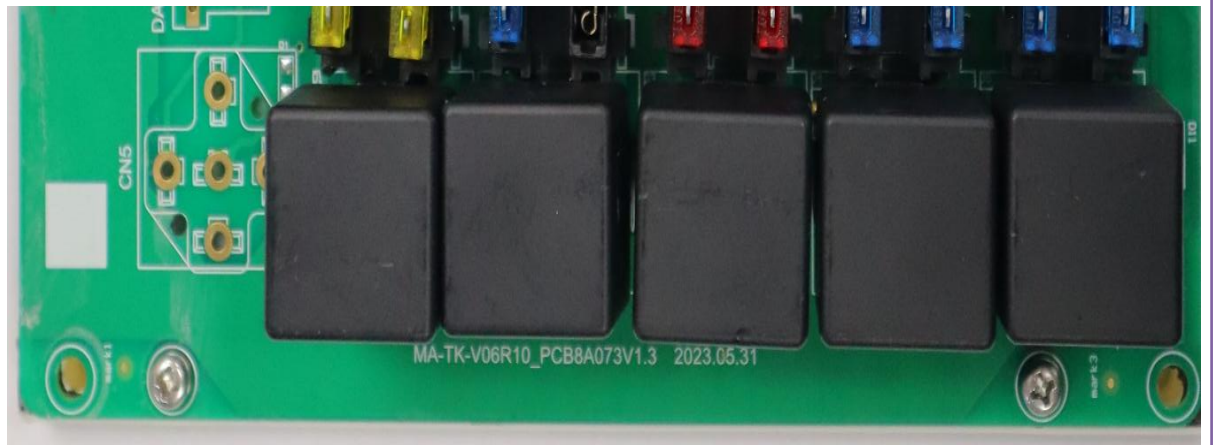

Comparison report on Genuine vs Counterfeit “Relay Board GL-T047”

Genuine part: Spheros

Counterfeit

Actual Part:

Genuine part: Spheros

Counterfeit

Part Identification:

Genuine part: Spheros

Part LABEL & BAR CODE

QR CODE for Product info

Torque values

Counterfeit

Part identification LABEL NOT AVAILABLE

Sr.no or details about part are NOT provided

Genuine part: Spheros

Relays are numbered for easy reference in line with Wiring Harness "Drawing"

Counterfeit

Identification & Orientation missing

Genuine part: Spheros

Each part is "LABELLED" for ready reference.

Counterfeit

Parts are "NOT LABELLED", Identification is DIFFICULT

Genuine part: Spheros

Components embedded by "AUTOMATIC Machining Process" for Ultimate "Safety".

Counterfeit

Components are not embedded properly, "possibility of HIGH safety failure".

Part Identification:

Genuine part: Spheros

**HIGH grade,
Made In Japan
– Panasonic
Relay used.**

**HIGH grade fuse
used –
LITTLEFUSE
brand**