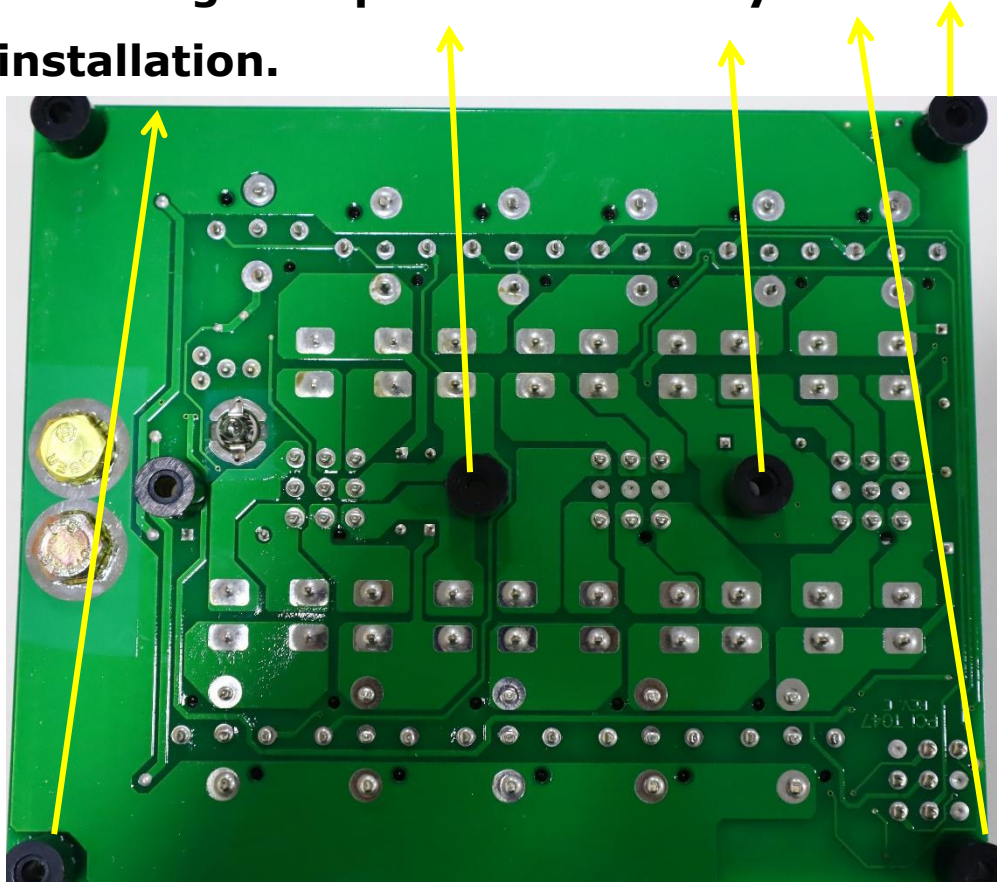

Counterfeit

Components are not embedded properly, "possibility of HIGH safety failure".

Part Identification:

Genuine part: Spheros

**HIGH grade,
Made In Japan
– Panasonic
Relay used.**

**HIGH grade fuse
used –
LITTLEFUSE
brand**

**Certified
fuse used to
protect the
system.**

Counterfeit

**Common relay
provided in the
board.**

**Normal fuse
used, these
tend to blow
out regularly.**

Installation:

Genuine part: Spheros

1. Mountings are provided for easy & safe installation.

Counterfeit

Plastic "Hallow strip provided for mounting which is not rigid to withstand vibration while vehicle is in operation

Possible Failure:

Genuine part: Spheros	Counterfeit
<p>1. READY TO GO PART: PLUG and PLAY.</p>	<ol style="list-style-type: none">1. Relay board over heating and short circuit2. Possible FIRE Incident.3. Failure of other electric & electronics components.