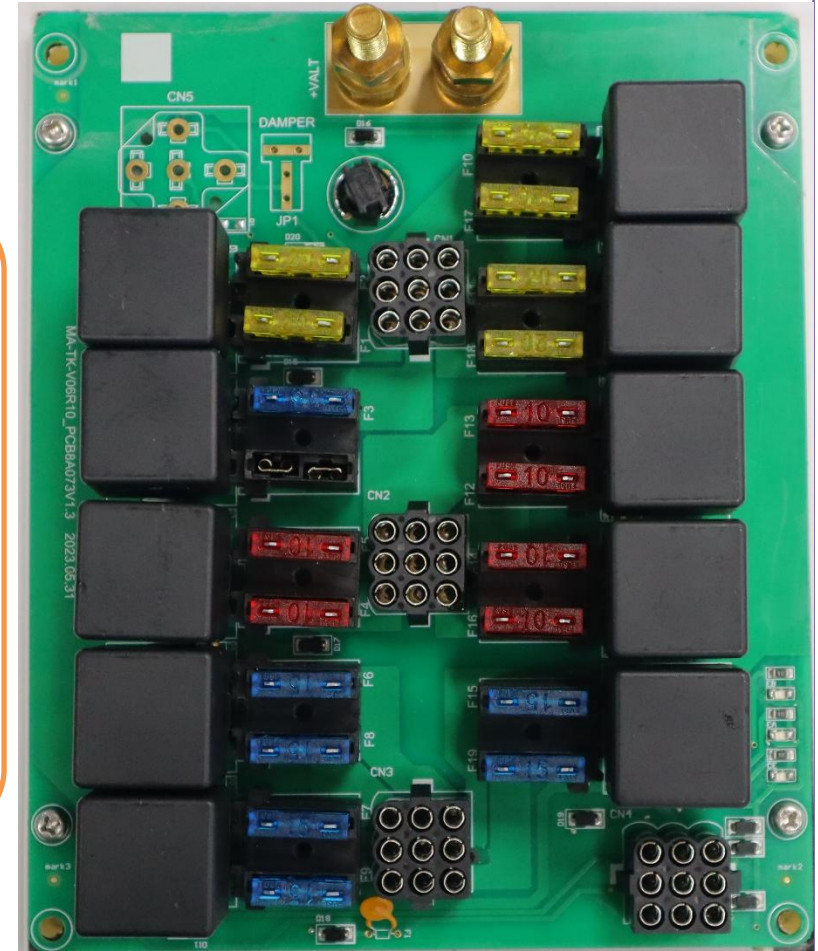

Comparison report on Genuine vs Counterfeit “Relay Board GL-T047”

Genuine part: Spheros

Counterfeit

Actual Part:

Genuine part: Spheros

Counterfeit

Part Identification:

Genuine part: Spheros

Part LABEL & BAR CODE

QR CODE for Product info

Torque values

Counterfeit

Part identification LABEL NOT AVAILABLE

Sr.no or details about part are NOT provided

Genuine part: Spheros

Relays are numbered for easy reference in line with Wiring Harness "Drawing"

Counterfeit

Identification & Orientation missing

Genuine part: Spheros

Each part is "LABELLED" for ready reference.

Counterfeit

Parts are "NOT LABELLED", Identification is DIFFICULT

Genuine part: Spheros

Components embedded by "AUTOMATIC Machining Process" for Ultimate "Safety".

Counterfeit

Components are not embedded properly, "possibility of HIGH safety failure".

Part Identification:

Genuine part: Spheros

**HIGH grade,
Made In Japan
– Panasonic
Relay used.**

**HIGH grade fuse
used –
LITTLEFUSE
brand**