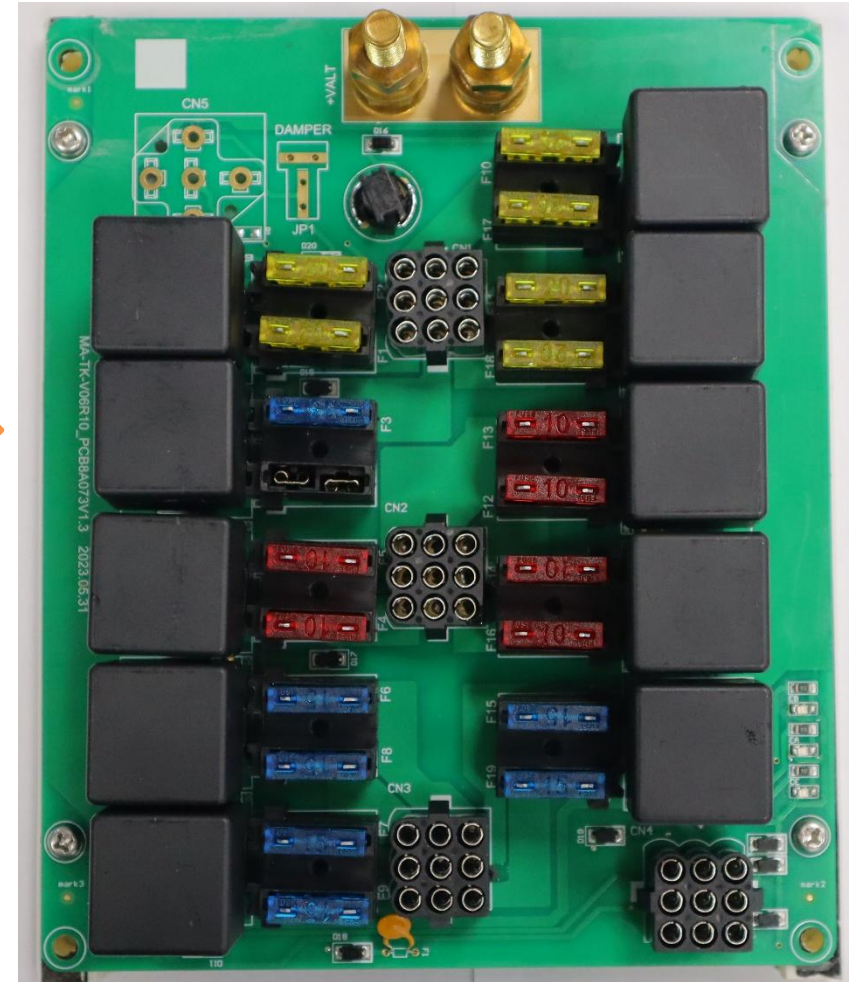

Comparison report on Genuine vs Counterfeit “Relay Board GL-T047”

Genuine part: Spheros

Counterfeit

Actual Part:

Genuine part: Spheros

Counterfeit

Part Identification:

Genuine part: Spheros

Part LABEL & BAR CODE

QR CODE for Product info

Torque values

Counterfeit

Part identification LABEL NOT AVAILABLE

Sr.no or details about part are NOT provided

Genuine part: Spheros

Relays are numbered for easy reference in line with Wiring Harness "Drawing"

Counterfeit

Identification & Orientation missing

Genuine part: Spheros

Each part is "LABELLED" for ready reference.

Counterfeit

Parts are "NOT LABELLED", Identification is DIFFICULT

Genuine part: Spheros

Components embedded by "AUTOMATIC Machining Process" for Ultimate "Safety".

Counterfeit

Components are not embedded properly, "possibility of HIGH safety failure".

Part Identification:

Genuine part: Spheros

**HIGH grade,
Made In Japan
– Panasonic
Relay used.**

**HIGH grade fuse
used –
LITTLEFUSE
brand**