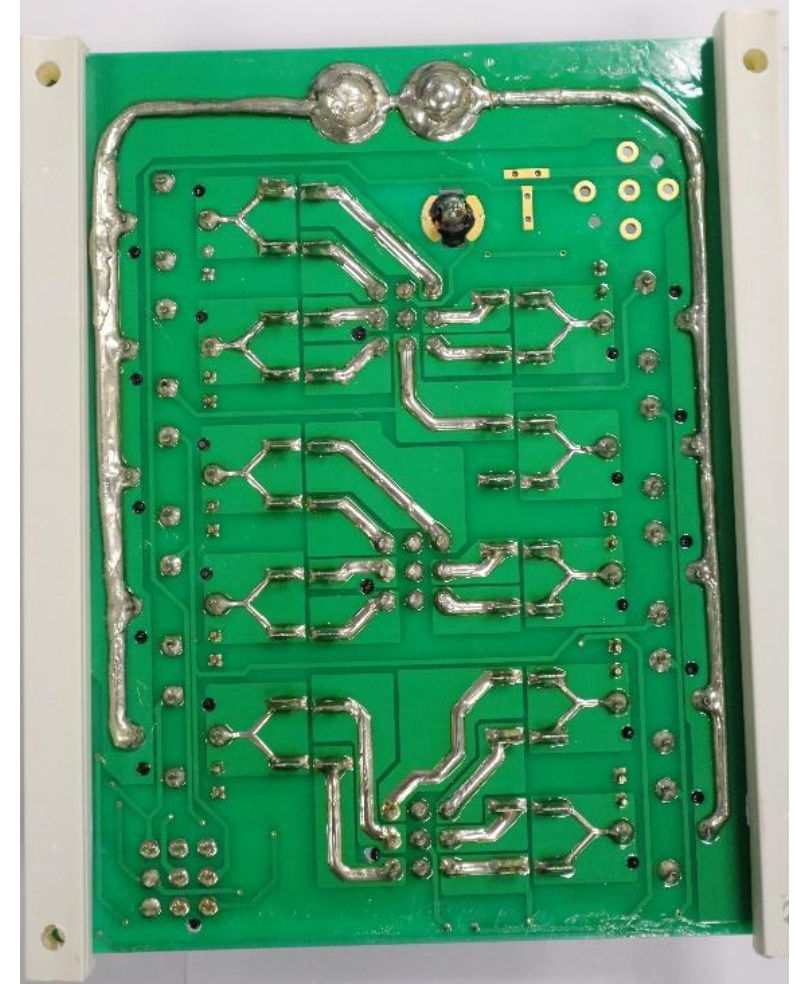

Comparison report on Genuine vs Counterfeit “Relay Board GL-T047”

Genuine part: Spheros

Counterfeit

Actual Part:

Genuine part: Spheros

Counterfeit

Part Identification:

Genuine part: Spheros

Part LABEL & BAR CODE

QR CODE for Product info

Torque values

Counterfeit

Part identification LABEL NOT AVAILABLE

Sr.no or details about part are NOT provided

Genuine part: Spheros

Relays are numbered for easy reference in line with Wiring Harness "Drawing"

Counterfeit

Identification & Orientation missing

Genuine part: Spheros

Each part is "LABELLED" for ready reference.

Counterfeit

Parts are "NOT LABELLED", Identification is DIFFICULT

Genuine part: Spheros

Components embedded by "AUTOMATIC Machining Process" for Ultimate "Safety".

Counterfeit

Components are not embedded properly, "possibility of HIGH safety failure".

Part Identification:

Genuine part: Spheros

**HIGH grade,
Made In Japan
– Panasonic
Relay used.**

**HIGH grade fuse
used –
LITTLEFUSE
brand**