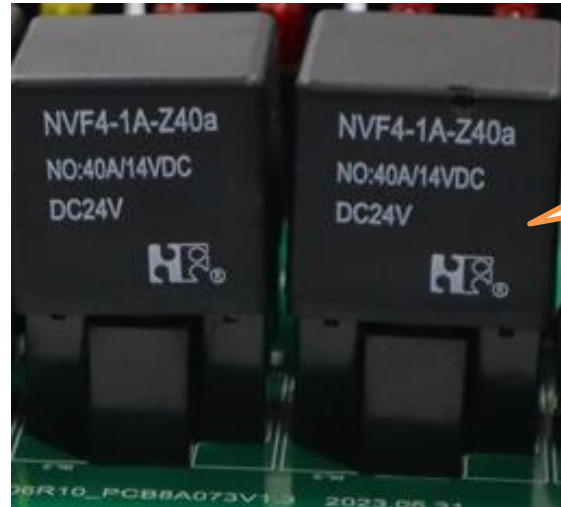

Counterfeit

Identification & Orientation missing

Genuine part: Spheros

Each part is "LABELLED" for ready reference.

Counterfeit

Parts are "NOT LABELLED", Identification is DIFFICULT

Genuine part: Spheros

Components embedded by "AUTOMATIC Machining Process" for Ultimate "Safety".

Counterfeit

Components are not embedded properly, "possibility of HIGH safety failure".

Part Identification:

Genuine part: Spheros

**HIGH grade,
Made In Japan
– Panasonic
Relay used.**

**HIGH grade fuse
used –
LITTLEFUSE
brand**

**Certified
fuse used to
protect the
system.**

Counterfeit

**Common relay
provided in the
board.**

**Normal fuse
used, these
tend to blow
out regularly.**

Installation:

Genuine part: Spheros

1. Mountings are provided for easy & safe installation.