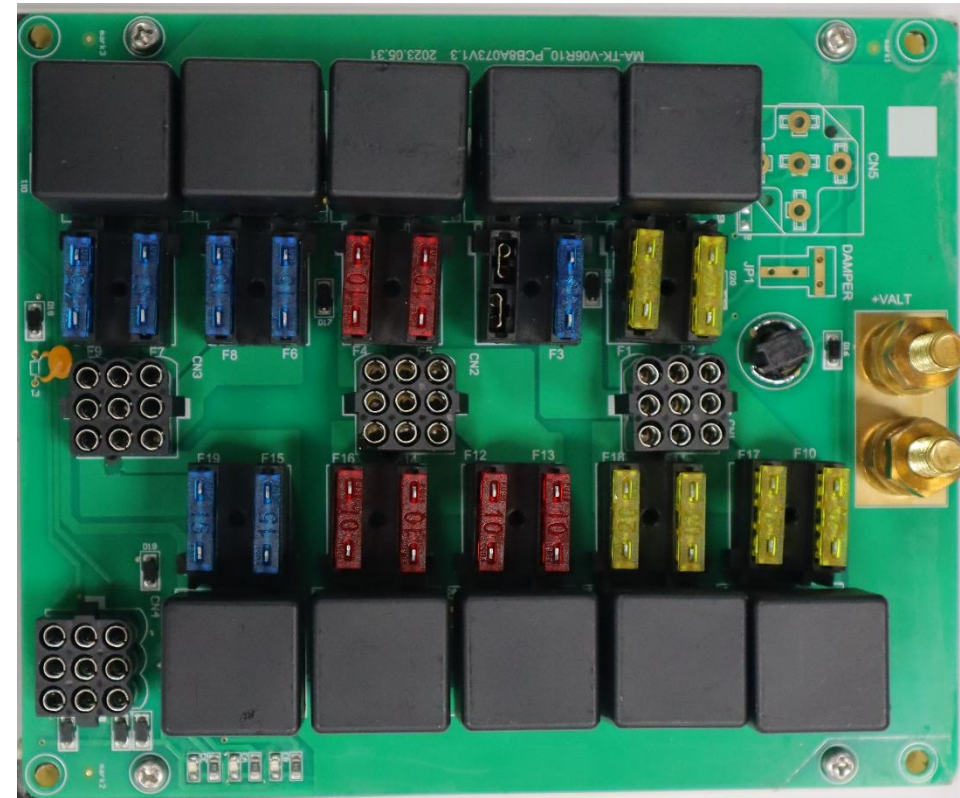

Comparison report on Genuine vs Counterfeit “Relay Board GL-T047”

Genuine part: Spheros

Counterfeit

Actual Part:

Genuine part: Spheros

Counterfeit

Part Identification:

Genuine part: Spheros

Counterfeit

Identification & Orientation missing

Genuine part: Spheros

Each part is "LABELLED" for ready reference.

Counterfeit

Parts are "NOT LABELLED", Identification is DIFFICULT

Genuine part: Spheros

Components embedded by "AUTOMATIC Machining Process" for Ultimate "Safety".

Counterfeit

Components are not embedded properly, "possibility of HIGH safety failure".

Part Identification:

Genuine part: Spheros

**HIGH grade,
Made In Japan
– Panasonic
Relay used.**

**HIGH grade fuse
used –
LITTLEFUSE
brand**

**Certified
fuse used to
protect the
system.**

Counterfeit

**Common relay
provided in the
board.**

**Normal fuse
used, these
tend to blow
out regularly.**

Installation:

Genuine part: Spheros

1. Mountings are provided for easy & safe installation.