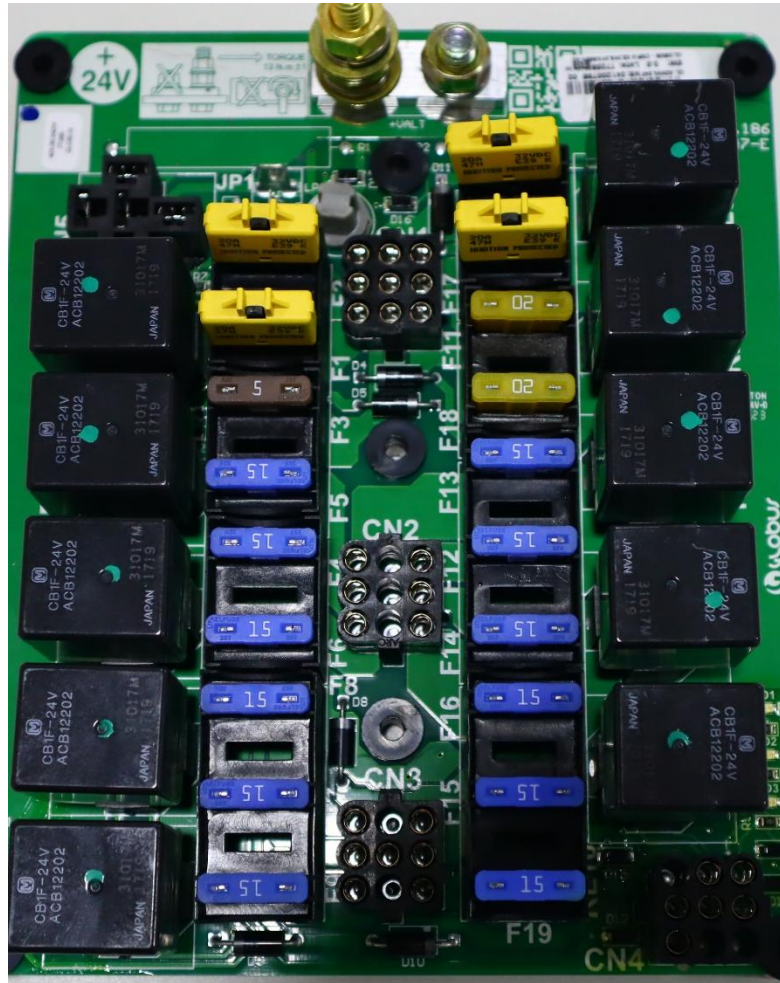

Comparison report on Genuine vs Counterfeit “Relay Board GL-T047”

Genuine part: Spheros

Counterfeit

Actual Part:

Genuine part: Spheros

Counterfeit

Part Identification:

Genuine part: Spheros

Part LABEL & BAR CODE

QR CODE for Product info

Torque values

Counterfeit

Part identification LABEL NOT AVAILABLE

Sr.no or details about part are NOT provided

Genuine part: Spheros

Relays are numbered for easy reference in line with Wiring Harness "Drawing"

Counterfeit

Identification & Orientation missing

Genuine part: Spheros

Each part is "LABELLED" for ready reference.

Counterfeit

Parts are "NOT LABELLED", Identification is DIFFICULT

Genuine part: Spheros

Components embedded by "AUTOMATIC Machining Process" for Ultimate "Safety".

Counterfeit

Components are not embedded properly, "possibility of HIGH safety failure".

Part Identification:

Genuine part: Spheros

**HIGH grade,
Made In Japan
– Panasonic
Relay used.**

**HIGH grade fuse
used –
LITTLEFUSE
brand**